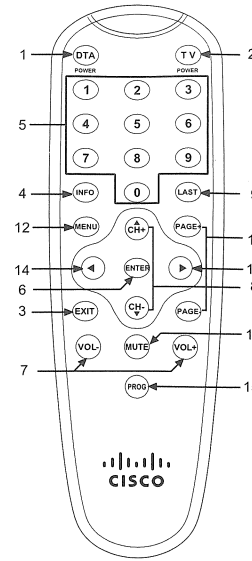

Check the DTA

Is the DTA connected to the input of the TV? Is the DTA connected to the cable wall outlet? Is the DTA power cord connected to the power outlet?

Check the TV

Is the TV power cord connected to the power outlet? Is the TV tuned to the correct channel to work with the DTA?

The Keys Including:

1. DTA Power
2. TV Power
3. Exit
4. Info
5. 0-9 Digits
6. Enter
7. Volume +/-
8. Channel +/-
9. Last
10. Mute
11. Page +/-
12. Menu
13. Right Arrow
14. Left Arrow
15. PROG

TV Brand and Code List